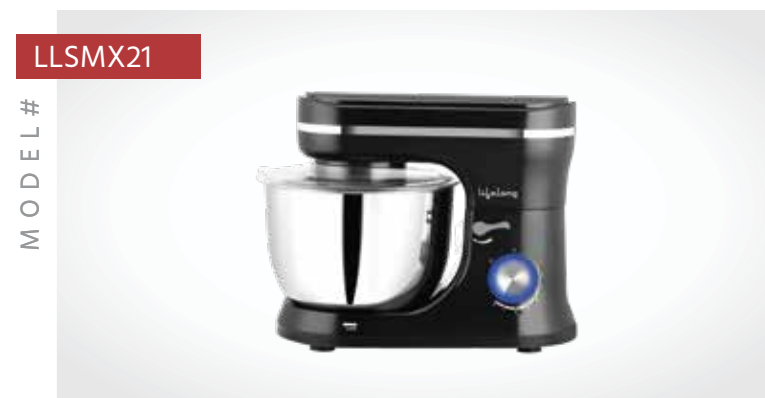

MRP (₹)
3,000

LLMG600

MODEL #

Lifelong Venti Mixer Grinder 600W, 3 Jar

MRP (₹)
4,499

LLMG800

MODEL #

Lifelong Turbo Mixer Grinder 800W, 3 Jar

MRP (₹)
5,999

LLMG804

MODEL #

Lifelong Mixer Grinder 800W, 4 Jar

MRP (₹)
7,499

LLJMG04

MODEL #

Lifelong Spinny 2 Jar Juicer Mixer Grinder
450W

LLPB922

MODEL #

Lifelong LLPB922 Vortex Professional Blender
/Juicer/Mixer 2000W| 2 Litres BPA Free Jar|
100% Copper Motor| Pulse Function (Black)

MRP (₹)
14,000

MODEL #
LLSJ01

Lifelong Mastiquer Cold Press Slow Juicer

MRP (₹)
15,000

MODEL #
LLSJ02

Lifelong LLSJ02 Cold Press whole Slow Juicer All-in-1 Fruit & Vegetable Juicer

MRP (₹)
20,000

MODEL #
LLSMX21

Lifelong 1000 W Stand Mixer (Black)

MRP (₹)
12,000

MODEL #
LLIC60